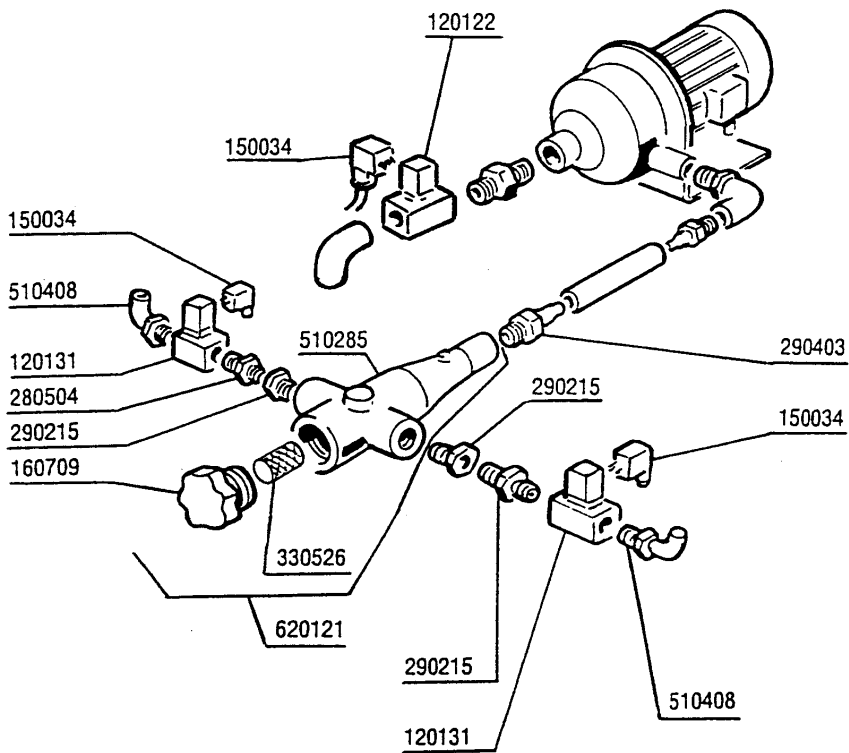

## 5 - Wash pump

CODE	DESCRIPTION
100697	PUMP HP 4 230/400/50 SHE 50
100700	PUMP 4HP S/S 240/415-50 HTE
200405	GASKET 110X100X63 IN NEOTEN
200448	GASKET 100X100X3 HOLE D.76
331551	ELBOW FOR WASH COLUMN NG-G75
331578	DELIVERY ELBOW FOR G75 WASH PU
331579	INLET ELBOW FOR G75 WASH PUMP
331580	INLET ELBOW FOR G75 WASH TANK
331581	HOSE
331582	HOSE
380907	COUNTERFLANGE G65-115
450107	CLAMP FE ZN 38-50 H=12,2
450113	STAINL.STEEL CLAMPS D.83
460525	GASKET INLET ELBOW WASH PUMP
460526	GASKET DELIVERY ELBOW WASH P.
630520	PUMP SEAL HP4-HTE50E
631662	IMPELLER FOR 4HP PUMP HTE50

## 6 - Rinse assembly

CODE	DESCRIPTION
160754	PLUG FOR RINSE ARMS SE NE
170926	RINSE JET HOLDER S-SE-NE
180213	FLANGE F.JET LOCKING F2-C34
190613	RINSE BUSH G66/115
200113	RUBBER HOSE 12 X 22
200824	O-RING 1,78X12,42X15,98
260226	STAINL.ST TCP SCREW 4X12 A2 UN
260402	STAINLESS STEEL NUT D4 UNI 55
261009	RETAIN.SCREW FOR WASH-RINSE AR
270101	HEXAGON LOCK NUT 1/2"
340489	SPINDLE OF ARM ASSY G66-65-115
380314	RINSE JETS 801/HR
430306	RINSE ARM (430319)
430417	RINSE COLUMN G75
450104	CLAMP FE ZN H=12,5 15-24
460502	GASKET 30X21X2
510280	ARM SUPPORT G-SERIES

## 7 - Rinse pump with boiler

CODE	DESCRIPTION
100698	PUMP HP 0,75-CEA120 (100789)
120122	SOLENOID VALVE 3/4 24V L180Q17
120131	SOLEN. L182Q31-ZB10A 1/2"24V
150034	CONNEC.F.SOLEN.VALVE 122.09.N
160709	KNOB OF MANIFOLD F. SOLEN. VAL
200848	O-RING FOR PUMP 0,75 HP CEA 12
280504	MANIFOLD CONN.HOSE
290215	1/2"BSP M/F UNION BRASS
290403	NIPPLE M.3/4" BRASS
330526	FILTERS 22X28 SOLENOID V.MANIF
510285	SOLENOID VALVE MANIFOLD - BRAS
510408	CONNECTION 90° 1/2"
620121	TWIN SOLENOID VALVE MANIFOLD
630128	PUMP VOLUTE 0,75HP CEA120/2
630518	PUMP SEAL HP0,75 CE120
631661	IMPELLER PUMP 0,75HP LOW.CE120