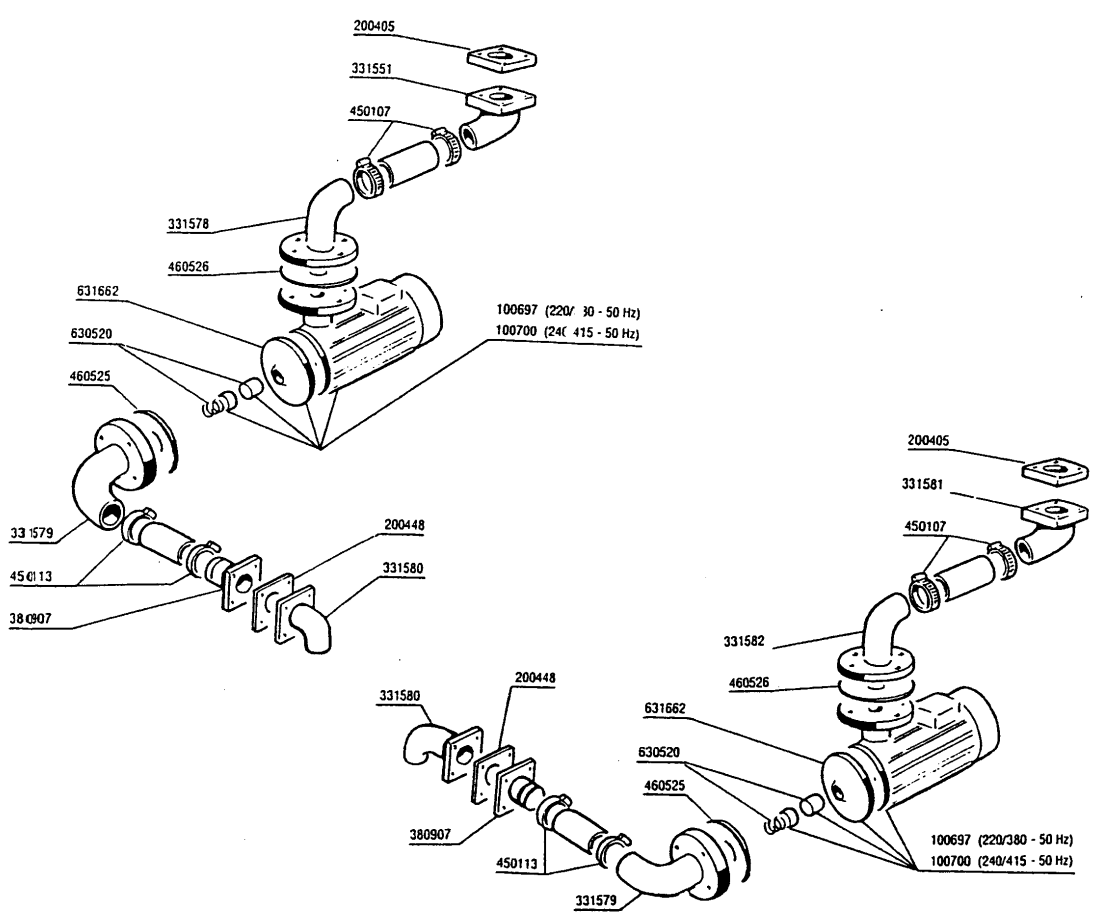

5 - Wash pump