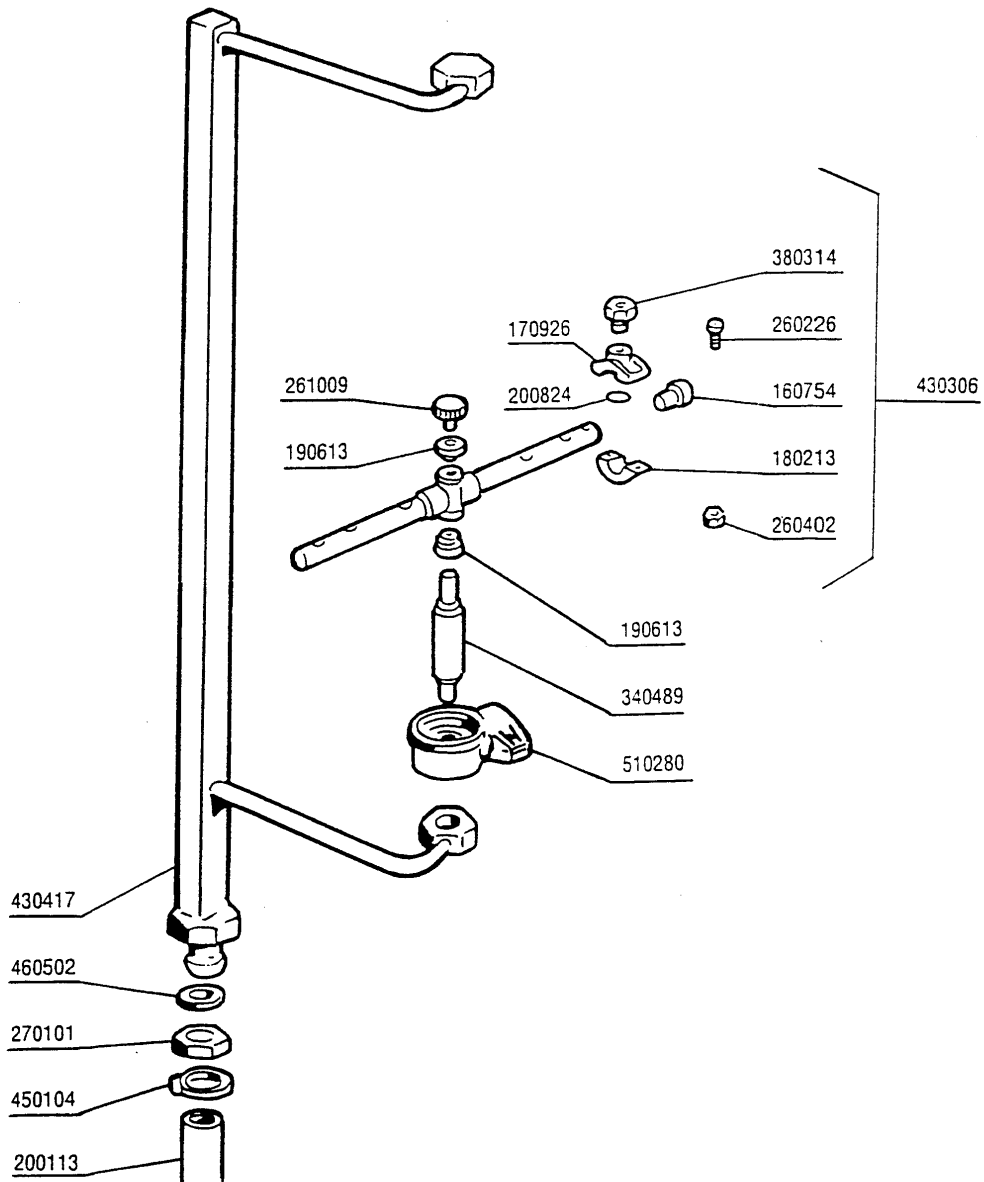

6 - Rinse assembly