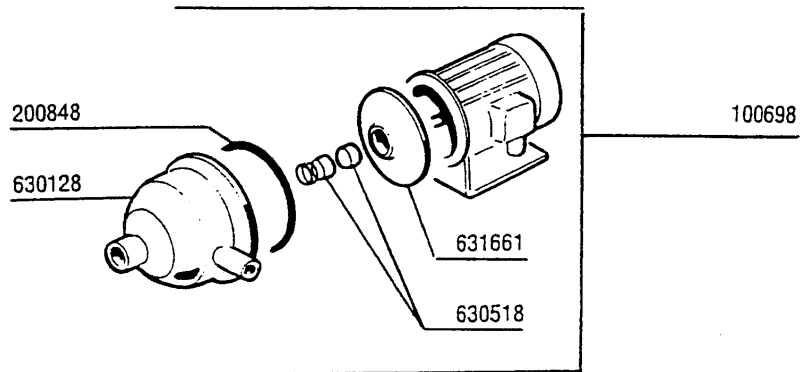

7 - Rinse pump with boiler