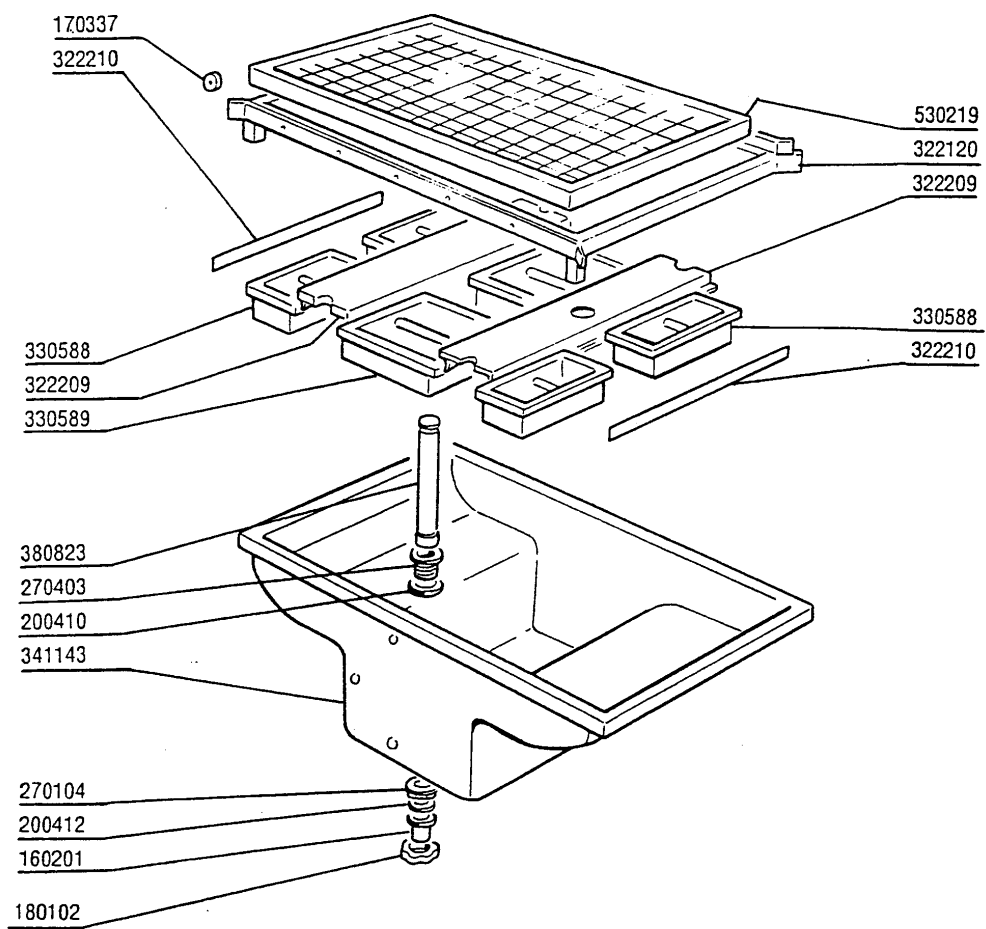

2 - Hood

CODE	DESCRIPTION
120326	MICRO SWITCH FD 102
160529	SLIDING BLOCK FOR DOOR
160833	GASKET 17X8,4 TH 0,75 TEFL
180626	GUIDE FOR DOOR G75-G125
190129	HANDLE SUPPORT SE NE GREY
190607	HANDLE BUSH C30-70
190640	BUSH FOR G75 HANDLE
200402	SELF-ADHES.RUBB.SPONGE STRIPS
322208	SUPPORT GUARD G75
322903	RIGHT DOOR G75
322904	LEFT DOOR G75
322905	CENTRAL DOOR FOR G125
330112	PLATE GUIDE FOR DOOR HANDLE G7
330760	DOOR CATCH S3Ø-S90.SNL
330778	BRACKET
331012	HANDLE 412 MM DOOR SE NE G115
331025	HANDLE G125
341241	DOOR PIN G65 G115
341292	PIN FOR G75 DOOR GUIDE
351239	PANEL
351240	PANEL
351311	LEFT SIDE PANEL G75
351312	RIGHT SIDE PANEL G75
391309	DOOR SPRING 4KG - 40MM
391316	SPRING FOR HANDLE C85/140-G75
440703	BLOCK F. MICROSWITCH C34 D23
450905	CAPIL.THERMOMETER D.52 1,5M
620222	COMPLETE ALUMINIUM LEGS

**3 - Filters**

<b>CODE</b>	<b>DESCRIPTION</b>
160201	ELBOW F.TANK INLET MOPLEN
170337	WHEEL FOR G125 RACK
180102	DRAIN PIPE NUT 1"1/2 F45-55
200410	DRAIN OUTL.WASH.1 1/2"65X47X2
200412	GASKET DRAIN 1 1/2" 45X33X3
270104	LOCK NUT 1" 1/2
270403	OUTLET 1 1/2" BRASS
322120	RACK GUIDE FOR G125
322209	CENTRAL SUPPORT FOR FILTER G75
322210	SIDE SUPPORT FOR G75/125 FILTE
330588	SHORT FILTER G75/125
330589	CENTRAL FILTER FOR G125
341143	TANK G125
380823	OVERFLOW TUBE G75/125
530219	RACK G125