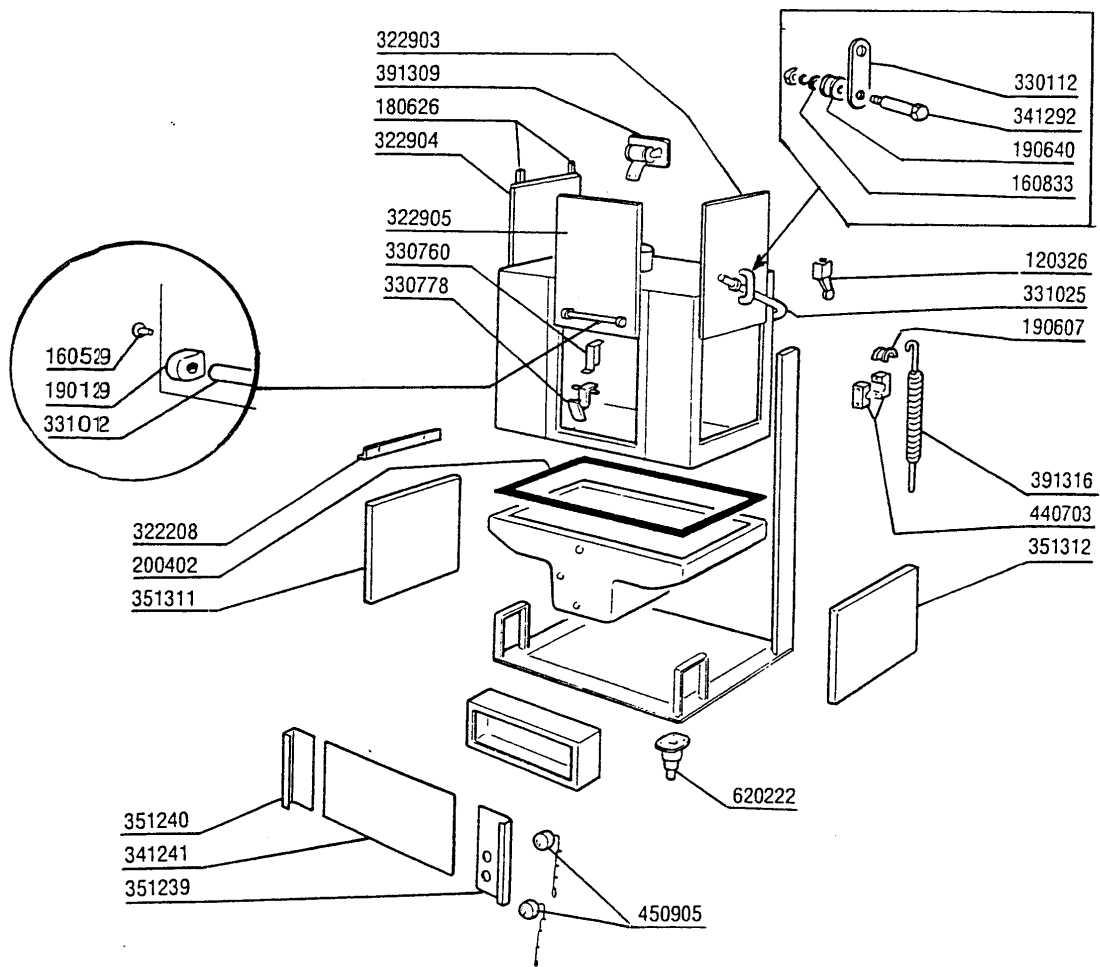

2 - Hood

CODE	DESCRIPTION
120326	MICRO SWITCH FD 102
160529	SLIDING BLOCK FOR DOOR
160833	GASKET 17X8,4 TH 0,75 TEFL
180626	GUIDE FOR DOOR G75-G125
190129	HANDLE SUPPORT SE NE GREY
190607	HANDLE BUSH C30-70
190640	BUSH FOR G75 HANDLE
200402	SELF-ADHES.RUBB.SPONGE STRIPS
322208	SUPPORT GUARD G75
322903	RIGHT DOOR G75
322904	LEFT DOOR G75
322905	CENTRAL DOOR FOR G125
330112	PLATE GUIDE FOR DOOR HANDLE G7
330760	DOOR CATCH S3Ø-S90.SNL
330778	BRACKET
331012	HANDLE 412 MM DOOR SE NE G115
331025	HANDLE G125
341241	DOOR PIN G65 G115
341292	PIN FOR G75 DOOR GUIDE
351239	PANEL
351240	PANEL
351311	LEFT SIDE PANEL G75
351312	RIGHT SIDE PANEL G75
391309	DOOR SPRING 4KG - 40MM
391316	SPRING FOR HANDLE C85/140-G75
440703	BLOCK F. MICROSWITCH C34 D23
450905	CAPIL.THERMOMETER D.52 1,5M
620222	COMPLETE ALUMINIUM LEGS

**3 - Filters**

<b>CODE</b>	<b>DESCRIPTION</b>
160201	ELBOW F.TANK INLET MOPLEN
170337	WHEEL FOR G125 RACK
180102	DRAIN PIPE NUT 1"1/2 F45-55
200410	DRAIN OUTL.WASH.1 1/2"65X47X2
200412	GASKET DRAIN 1 1/2" 45X33X3
270104	LOCK NUT 1" 1/2
270403	OUTLET 1 1/2" BRASS
322120	RACK GUIDE FOR G125
322209	CENTRAL SUPPORT FOR FILTER G75
322210	SIDE SUPPORT FOR G75/125 FILTE
330588	SHORT FILTER G75/125
330589	CENTRAL FILTER FOR G125
341143	TANK G125
380823	OVERFLOW TUBE G75/125
530219	RACK G125

## 7 - Rinse pump with boiler

CODE	DESCRIPTION
100698	PUMP HP 0,75-CEA120 (100789)
120122	SOLENOID VALVE 3/4 24V L180Q17
120131	SOLEN. L182Q31-ZB10A 1/2"24V
150034	CONNEC.F.SOLEN.VALVE 122.09.N
160709	KNOB OF MANIFOLD F. SOLEN. VAL
200848	O-RING FOR PUMP 0,75 HP CEA 12
280504	MANIFOLD CONN.HOSE
290215	1/2"BSP M/F UNION BRASS
290403	NIPPLE M.3/4" BRASS
330526	FILTERS 22X28 SOLENOID V.MANIF
510285	SOLENOID VALVE MANIFOLD - BRAS
510408	CONNECTION 90° 1/2"
620121	TWIN SOLENOID VALVE MANIFOLD
630128	PUMP VOLUTE 0,75HP CEA120/2
630518	PUMP SEAL HP0,75 CE120
631661	IMPELLER PUMP 0,75HP LOW.CE120